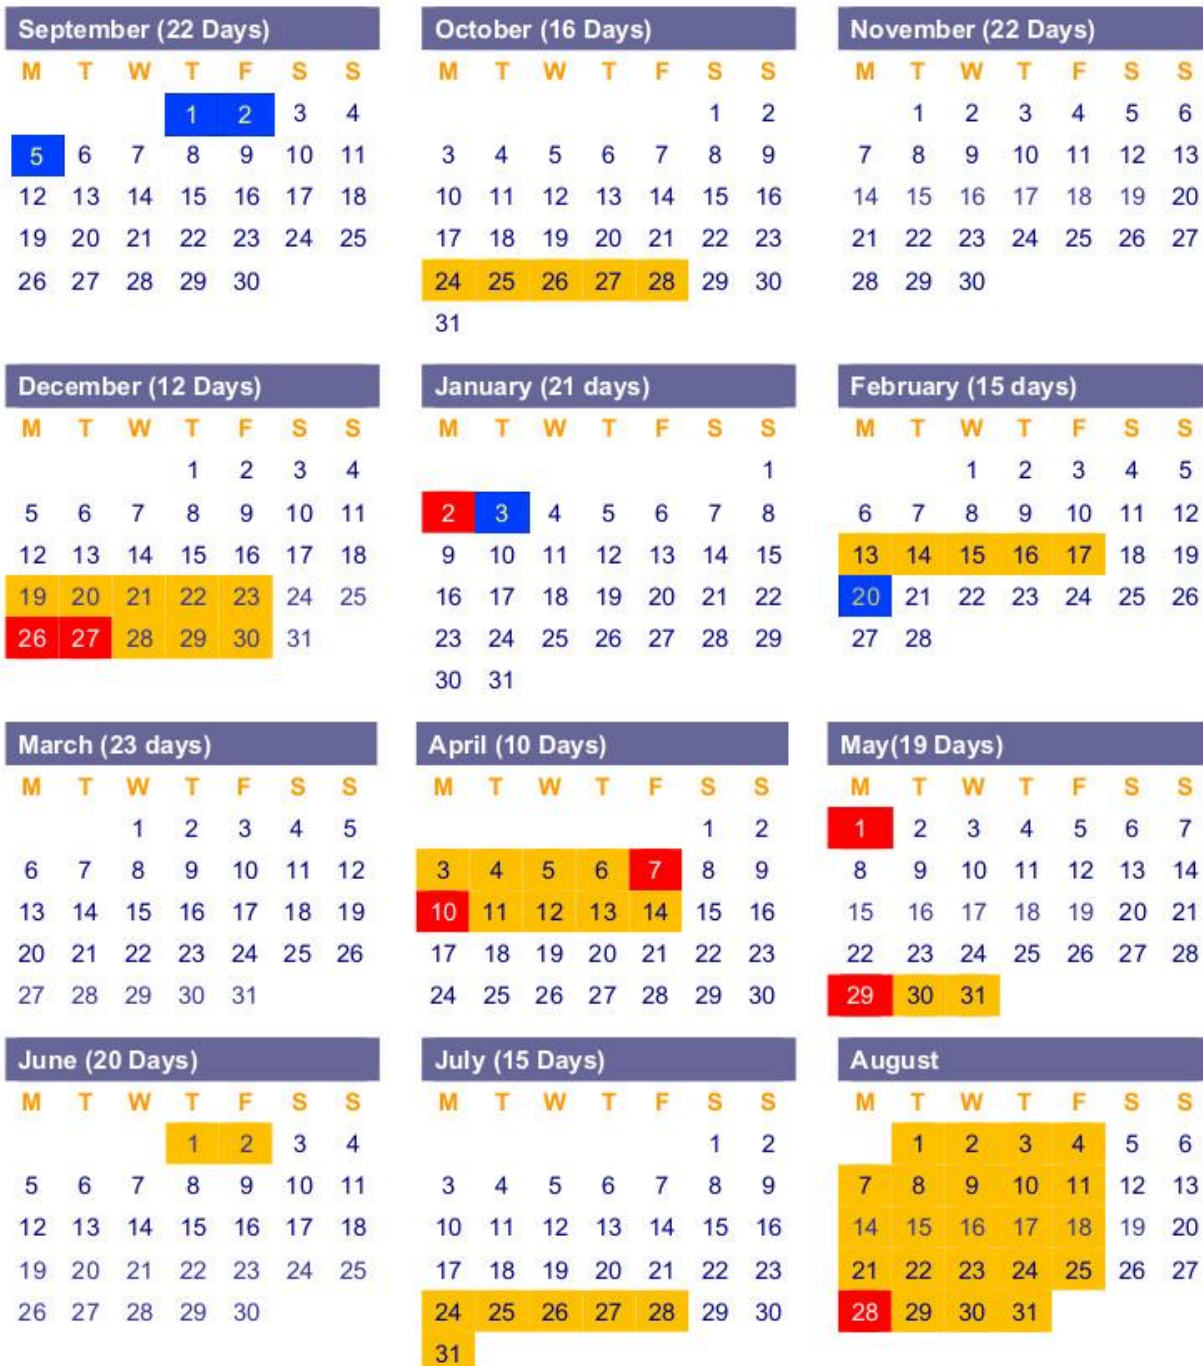

# West Meadows School Calendar for the 2022/2023 Academic Year

INSET Days	Please remember that school cannot authorise any holidays/leave of absence during term time
School Holidays	
Bank Holidays	